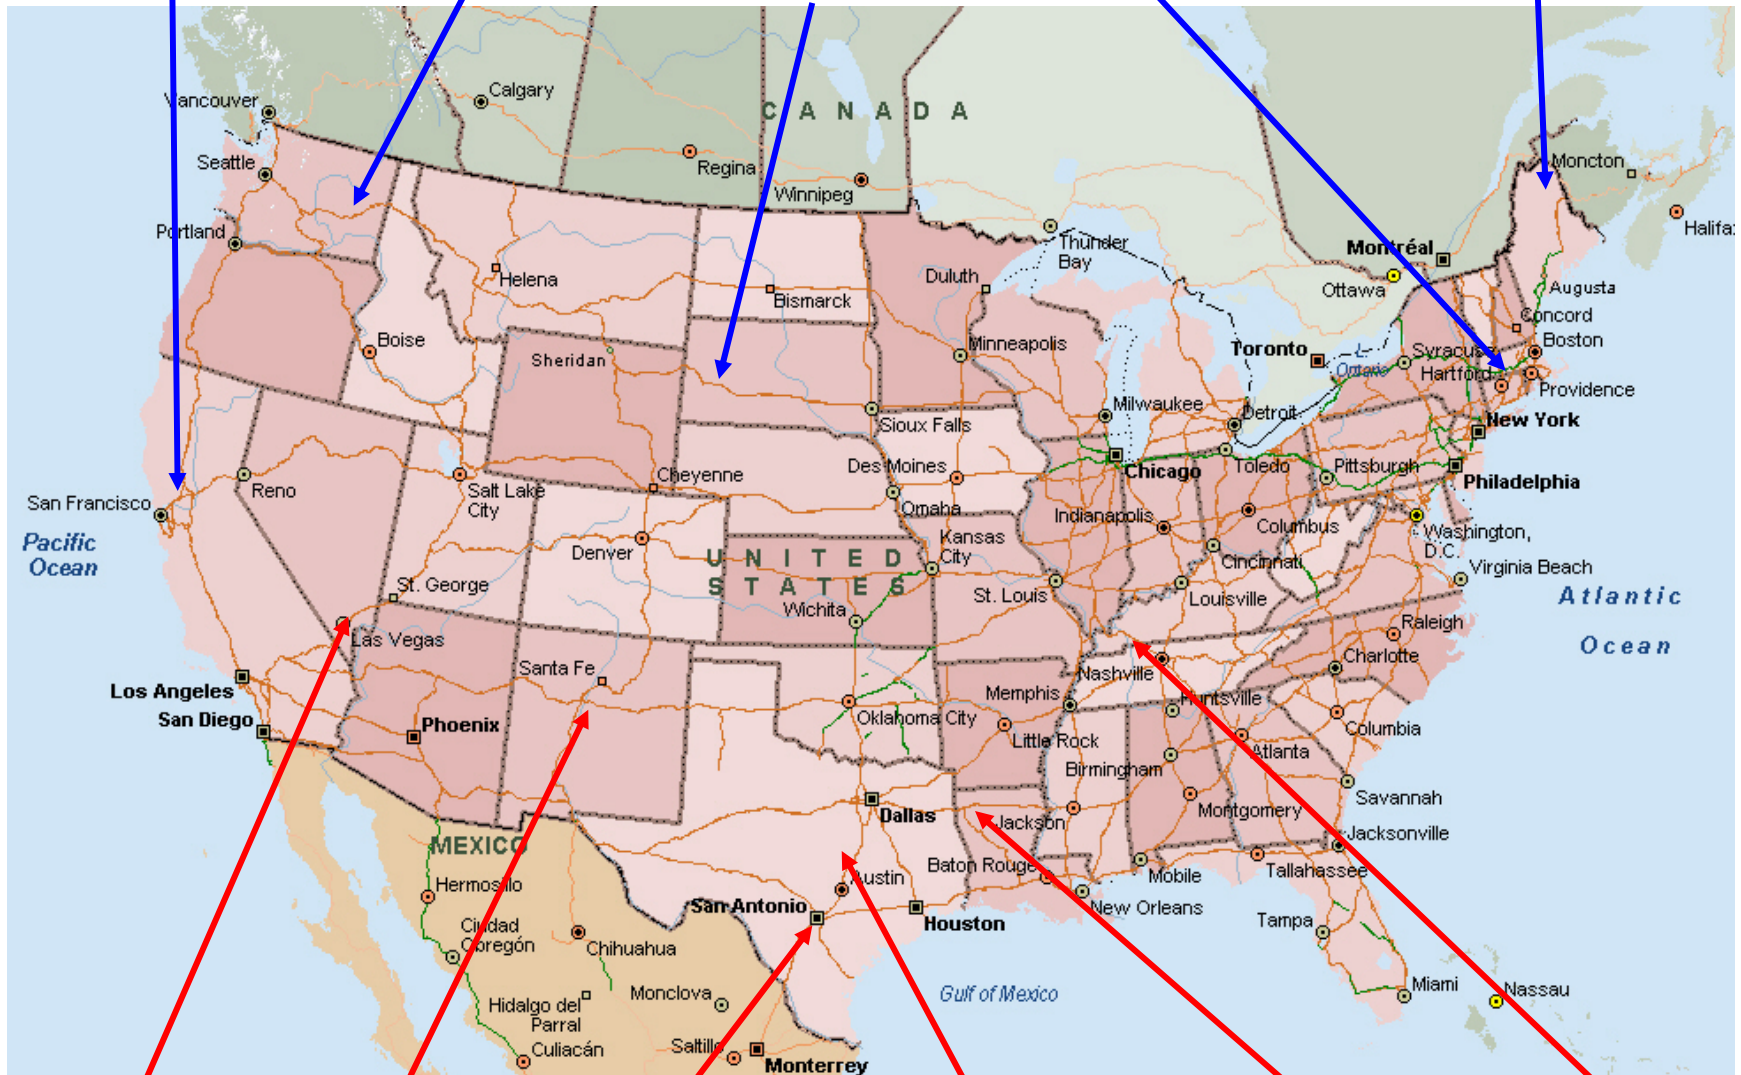

OPERATIONAL STORAGE SITES

Fairfield AFS
Site How

Deep Creek AFS
Site George

Rushmore AFS
Site Fox

Stony Brook AFS
Site Item

Caribou AFS
Site Easy

Lake Mead Base
Site Love

Manzano Base
Site Able

Medina Base
Site King

Killeen Base
Site Baker

Bossier Base
Site Dog

Clarksville Base
Site Charlie

NATIONAL STOCKPILE SITES